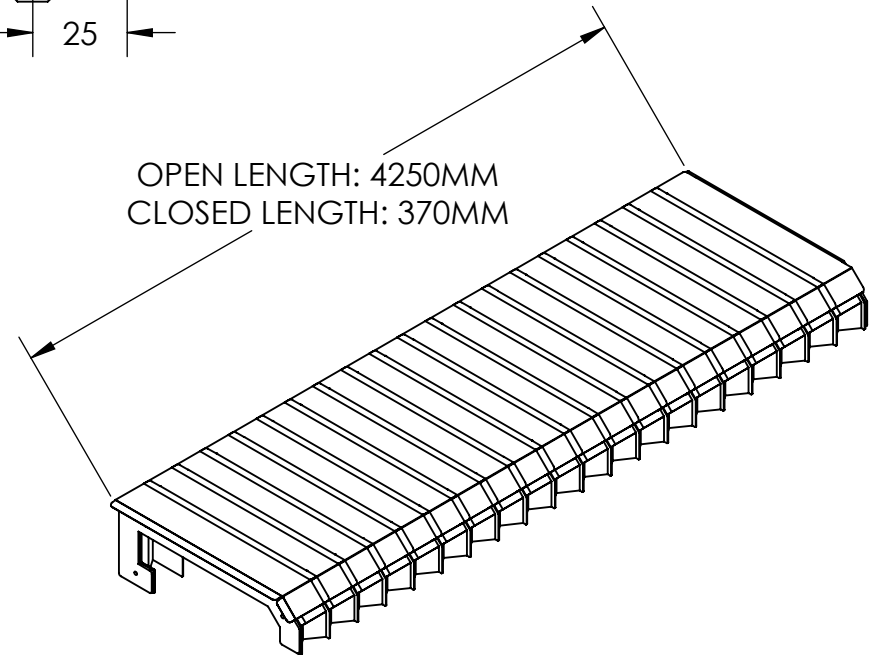

OPEN LENGTH: 4250MM
CLOSED LENGTH: 370MM

THIS DOCUMENT IS THE PROPERTY OF RICHARDSON ELECTRONICS, LTD. AND SHALL NOT BE COPIED, REPRODUCED, USED IN THE MANUFACTURE OR SALE OF APPARATUS OR DISCLOSED TO OTHERS WITHOUT PERMISSION.